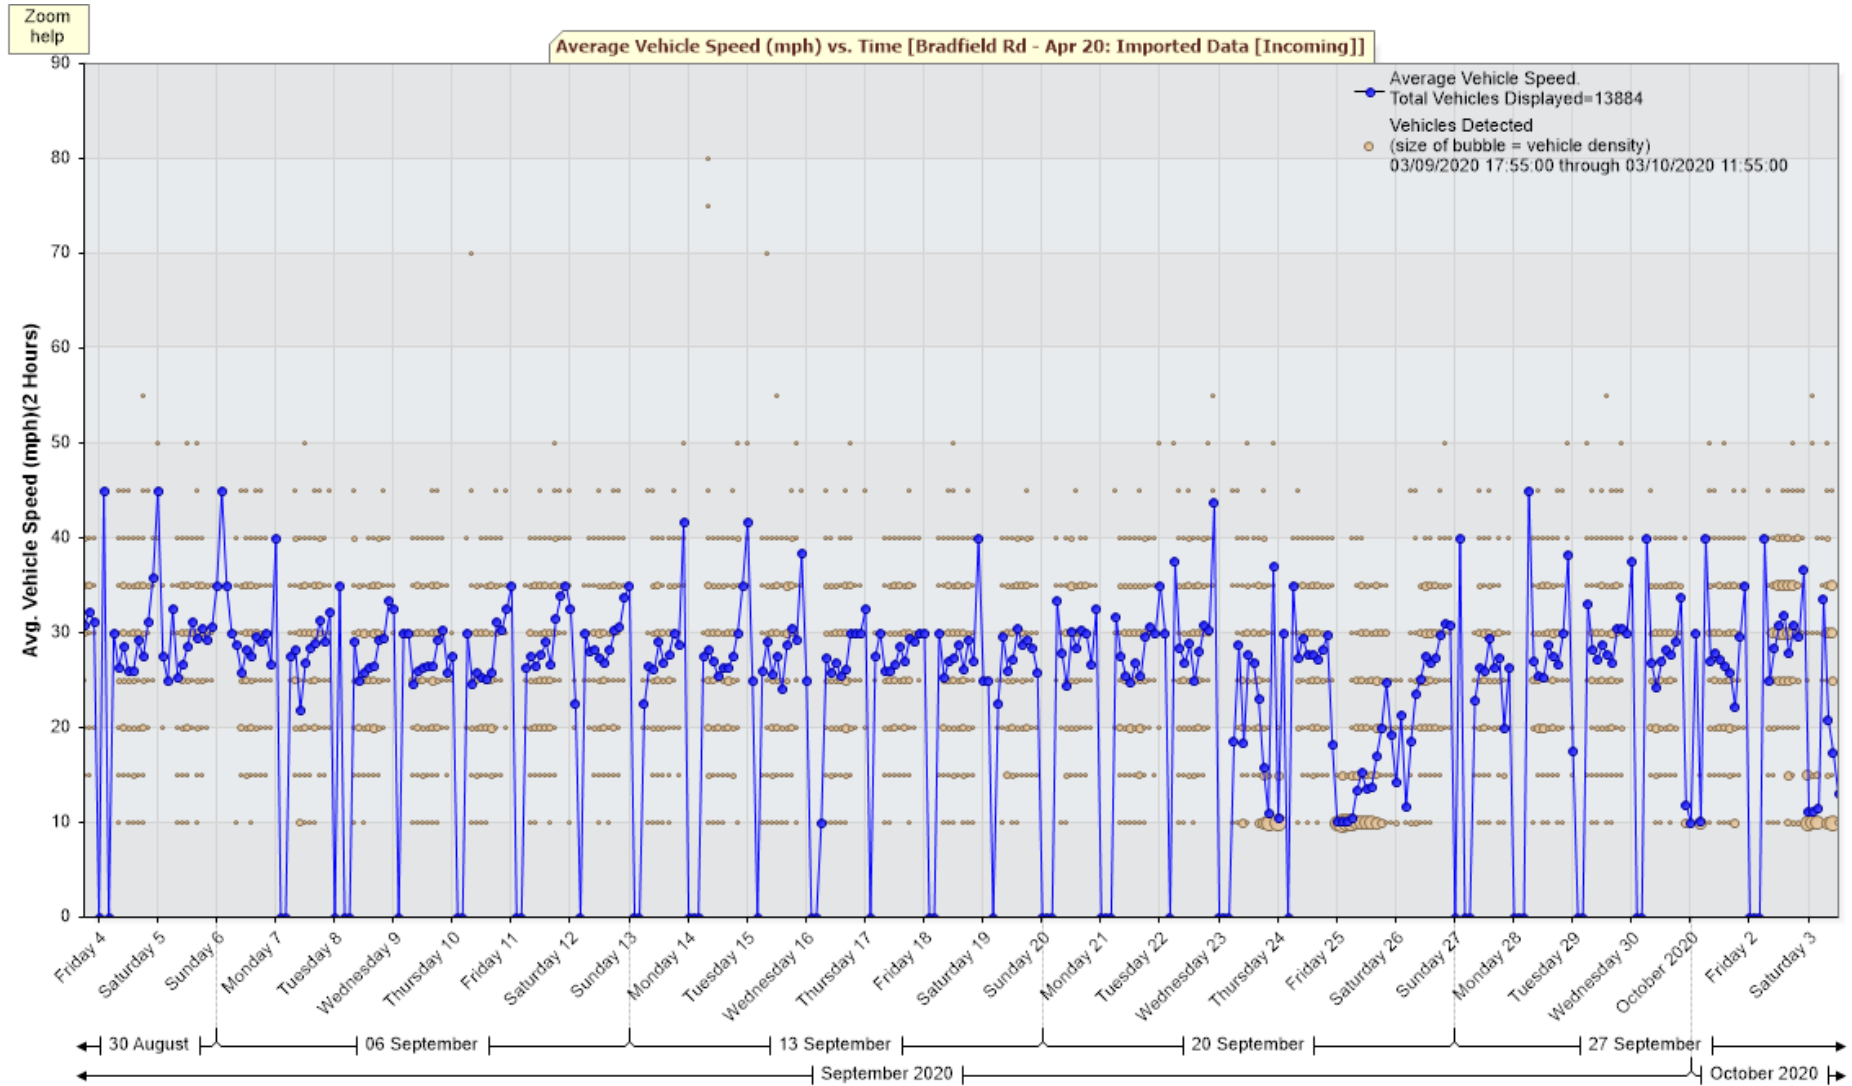

September 2020 – Sam unit located at Bradfield Road in Lower Southrepps

September 2020 – Sam unit located at Bradfield Road in Lower Southrepps

September 2020 – Sam unit located at Bradfield Road in Lower Southrepps