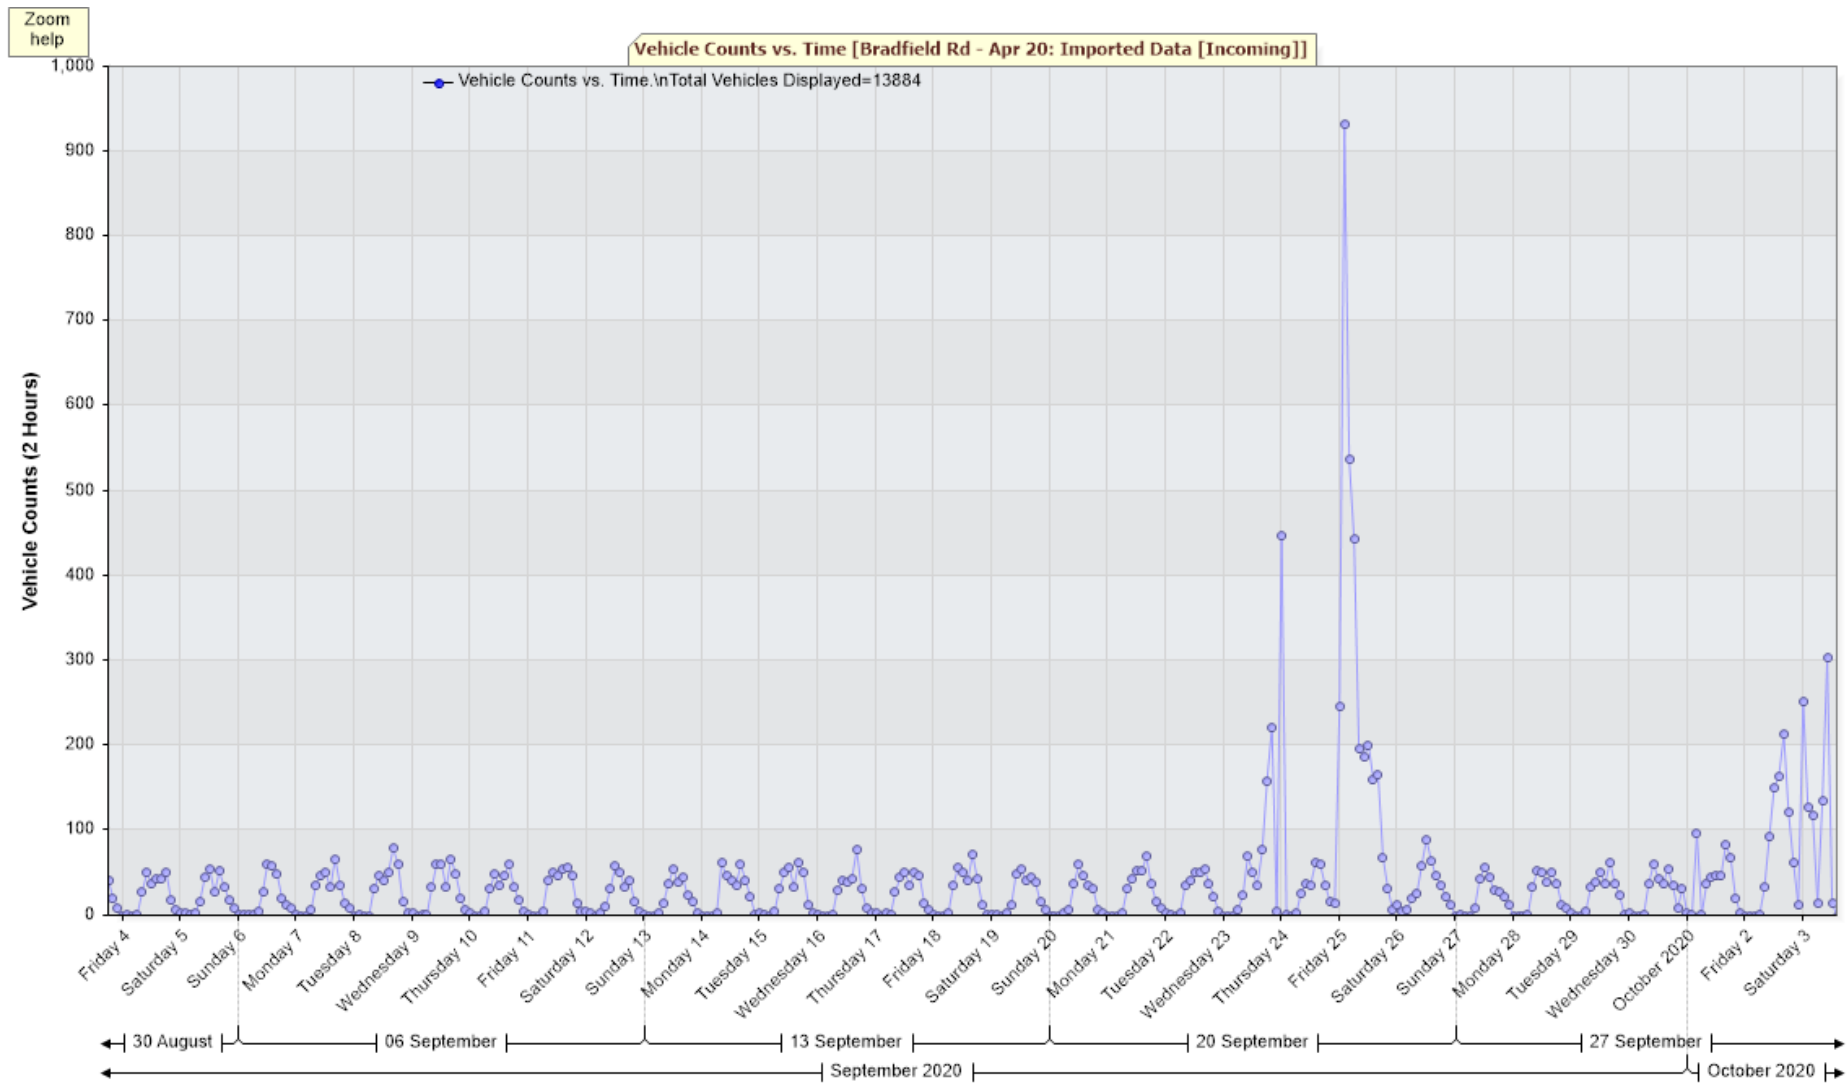

September 2020 – Sam unit located at Bradfield Road in Lower Southrepps

September 2020 – Sam unit located at Bradfield Road in Lower Southrepps

September 2020 – Sam unit located at Bradfield Road in Lower Southrepps