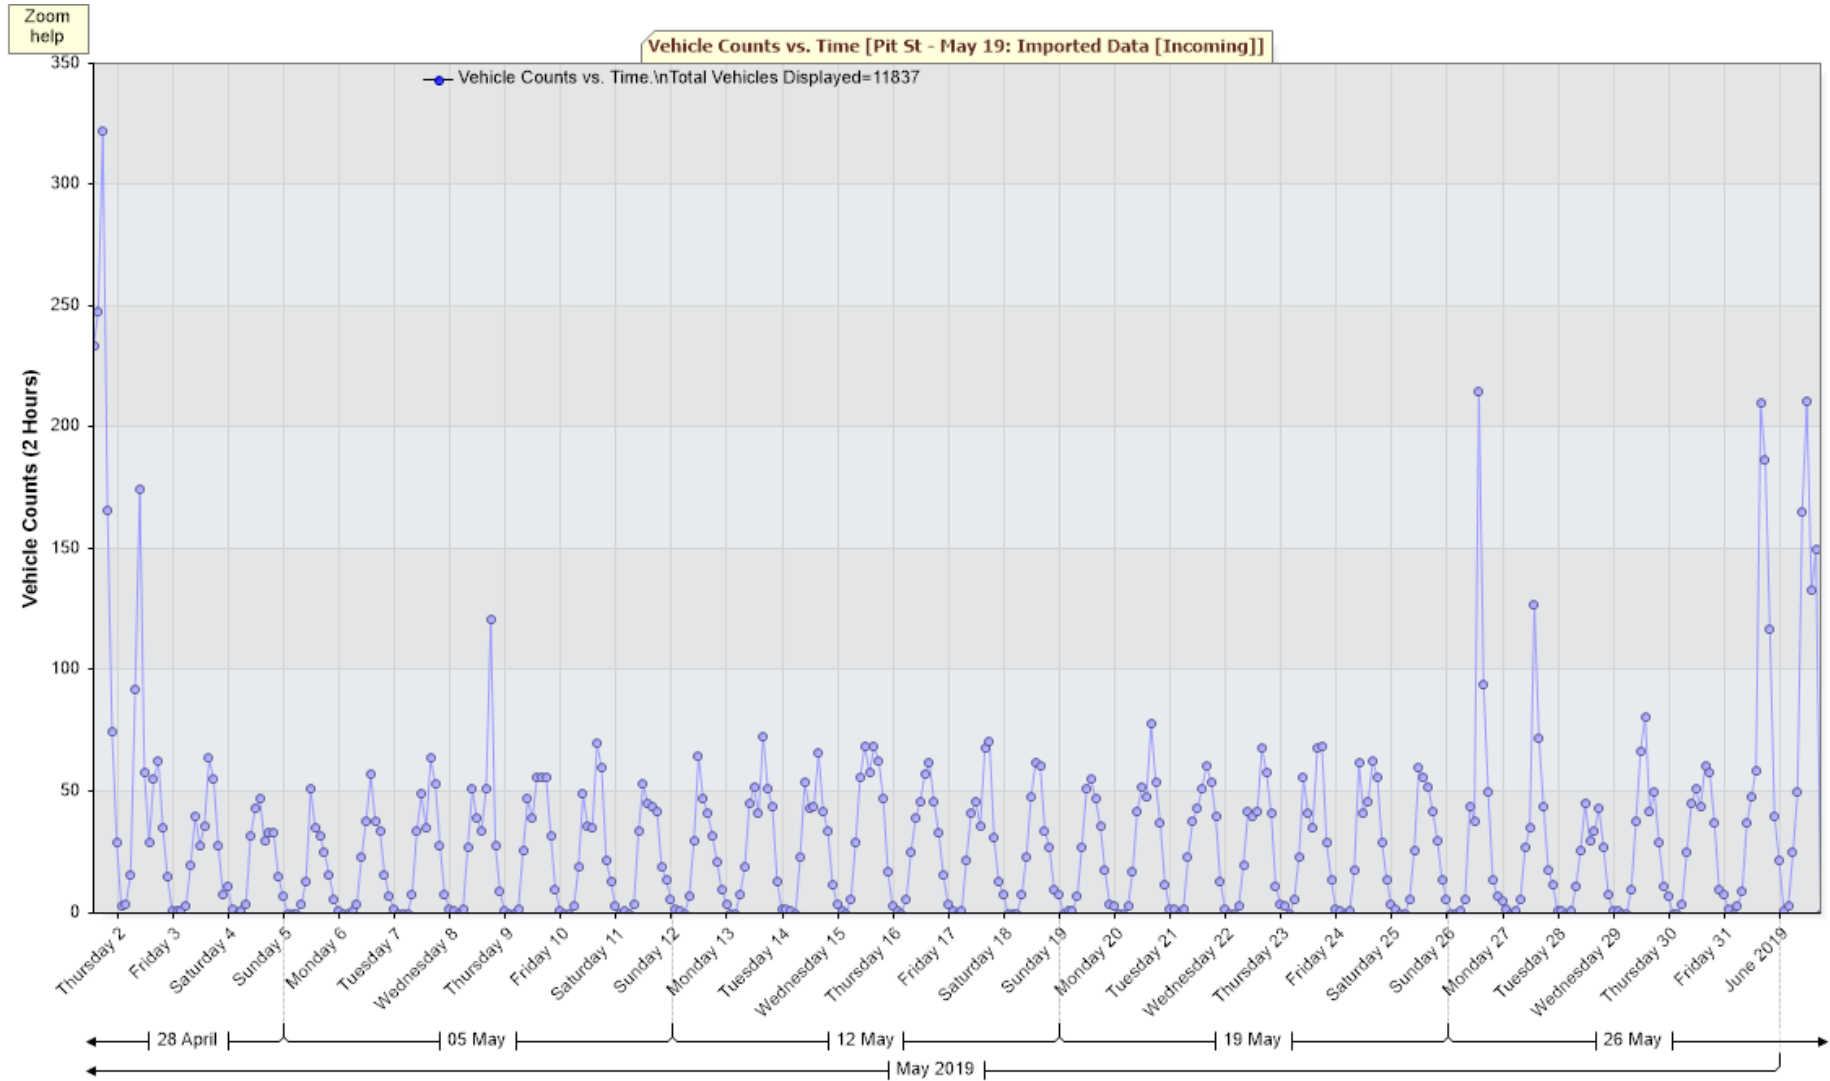

May 2019 – Sam unit located at Pit Street in Lower Southrepps

May 2019 – Sam unit located at Pit Street in Lower Southrepps

Zoom help

Average Vehicle Speed (mph) vs. Time [Pit St - May 19: Imported Data [Incoming]]

May 2019 – Sam unit located at Pit Street in Lower Southrepps