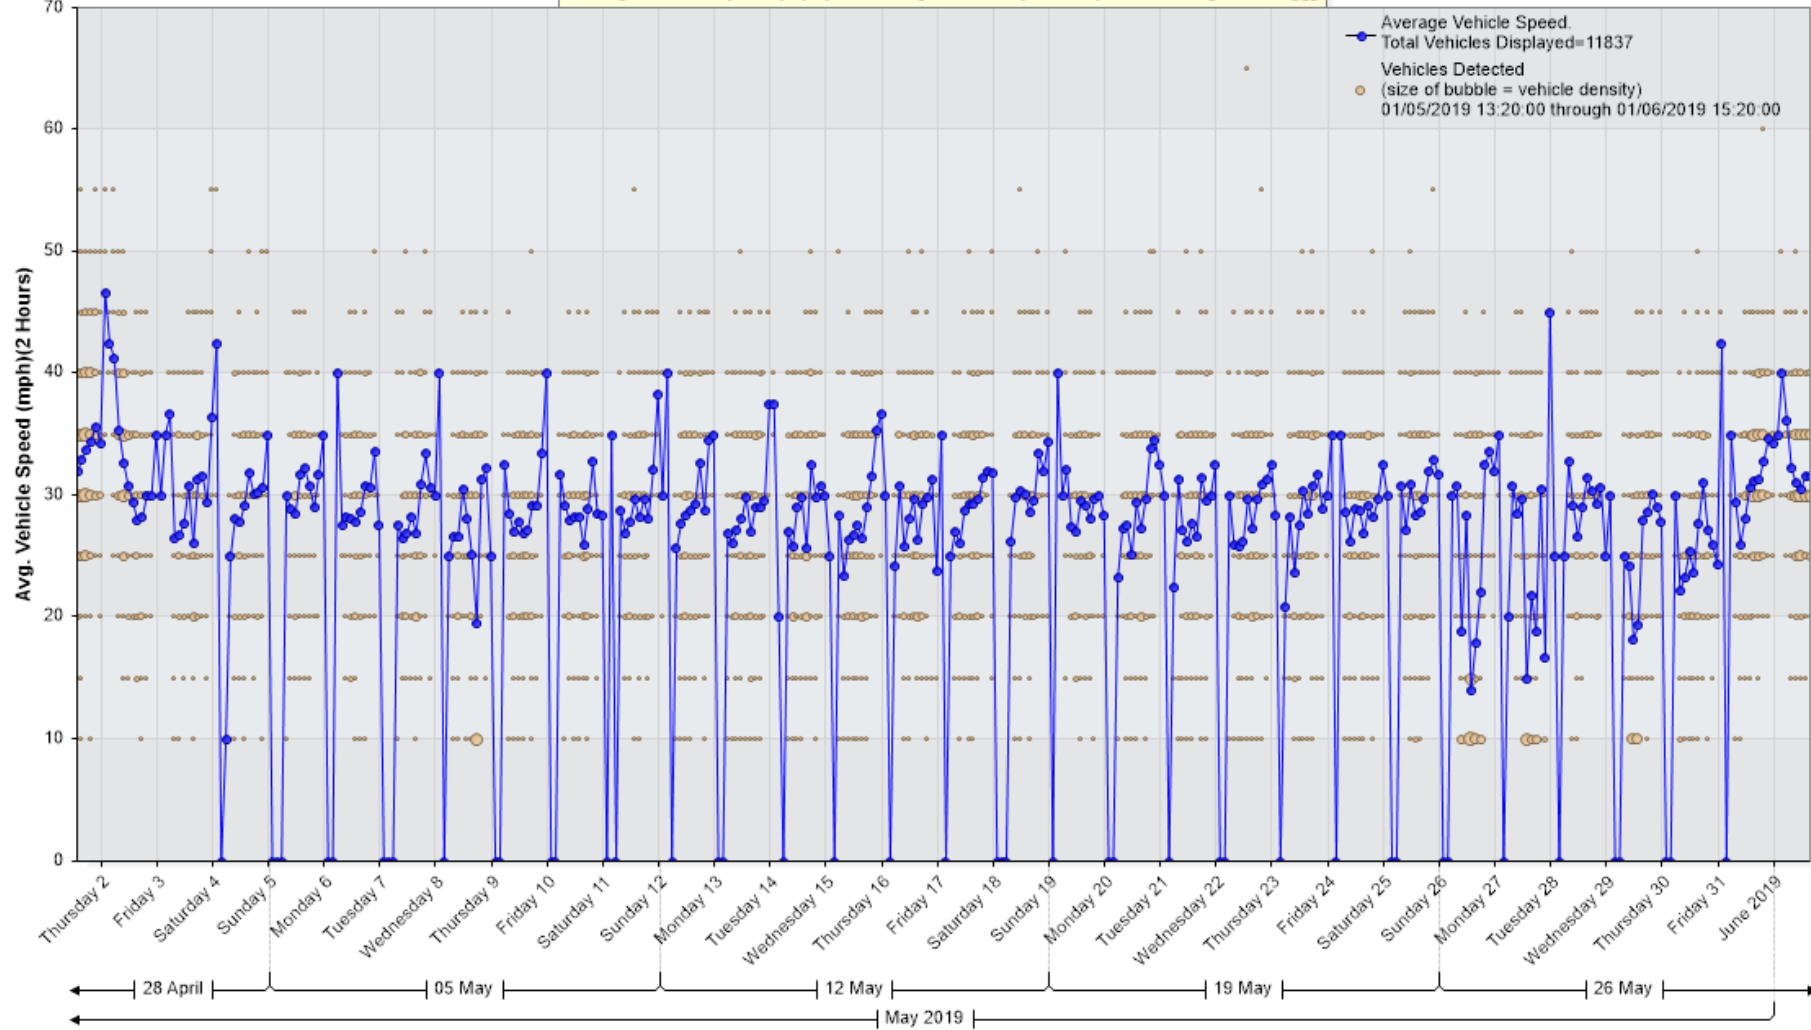

May 2019 – Sam unit located at Pit Street in Lower Southrepps

May 2019 – Sam unit located at Pit Street in Lower Southrepps

Zoom help

Average Vehicle Speed (mph) vs. Time [Pit St - May 19: Imported Data [Incoming]]

May 2019 – Sam unit located at Pit Street in Lower Southrepps