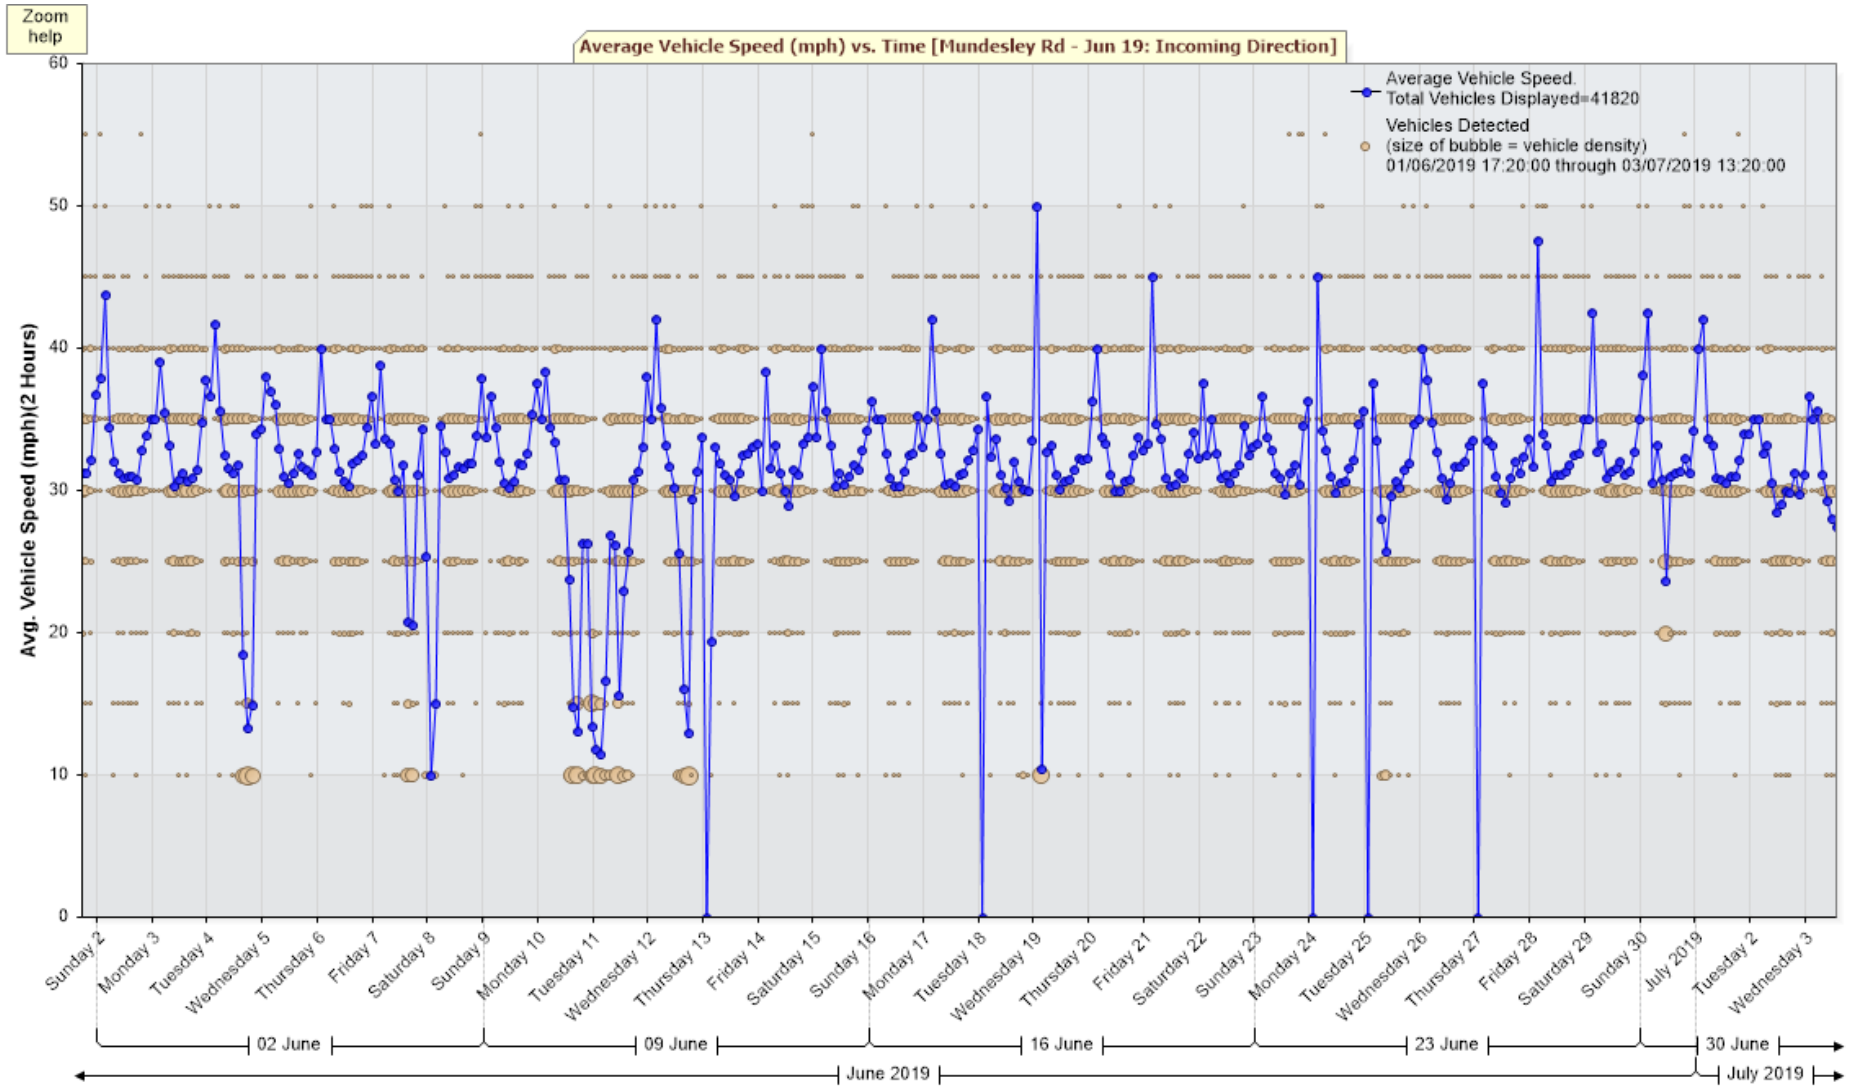

June 2019 – Sam unit located at Mundesley Road in Upper Southrepps

June 2019 – Sam unit located at Mundesley Road in Upper Southrepps

June 2019 – Sam unit located at Mundesley Road in Upper Southrepps