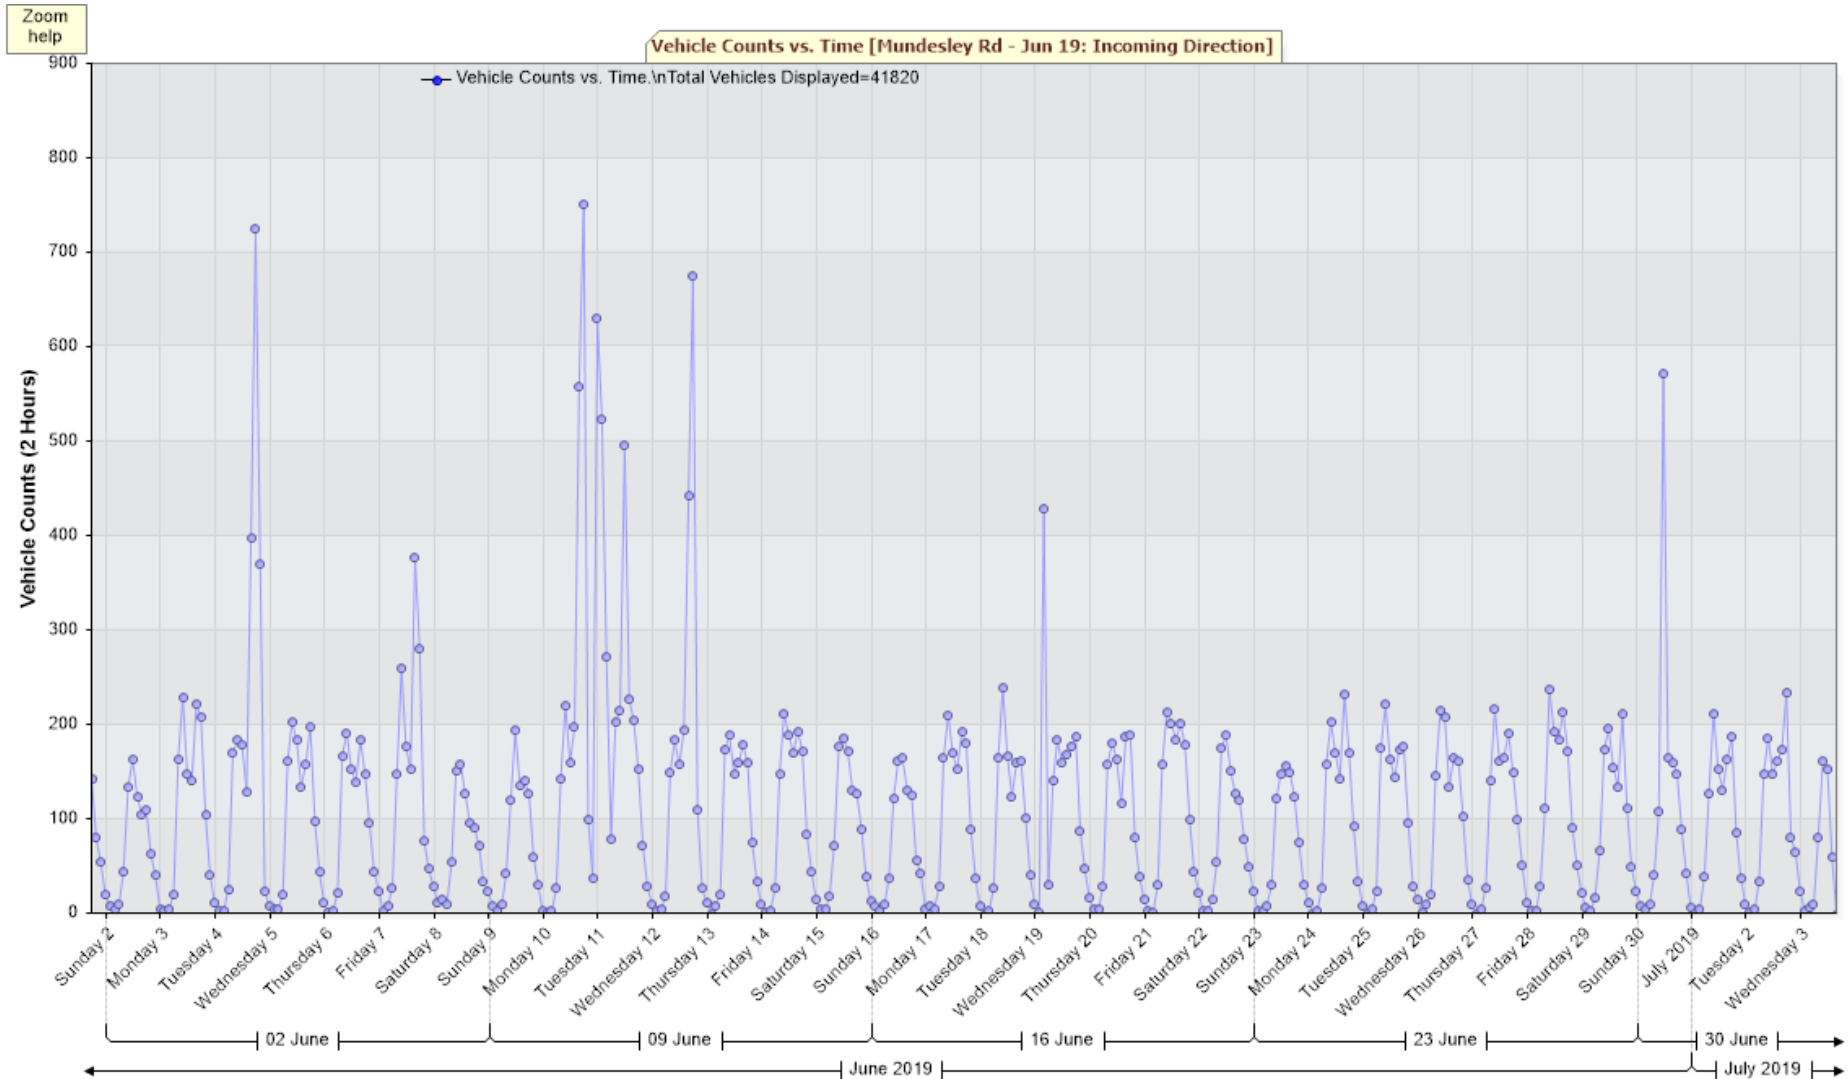

June 2019 – Sam unit located at Mundesley Road in Upper Southrepps

June 2019 – Sam unit located at Mundesley Road in Upper Southrepps

June 2019 – Sam unit located at Mundesley Road in Upper Southrepps