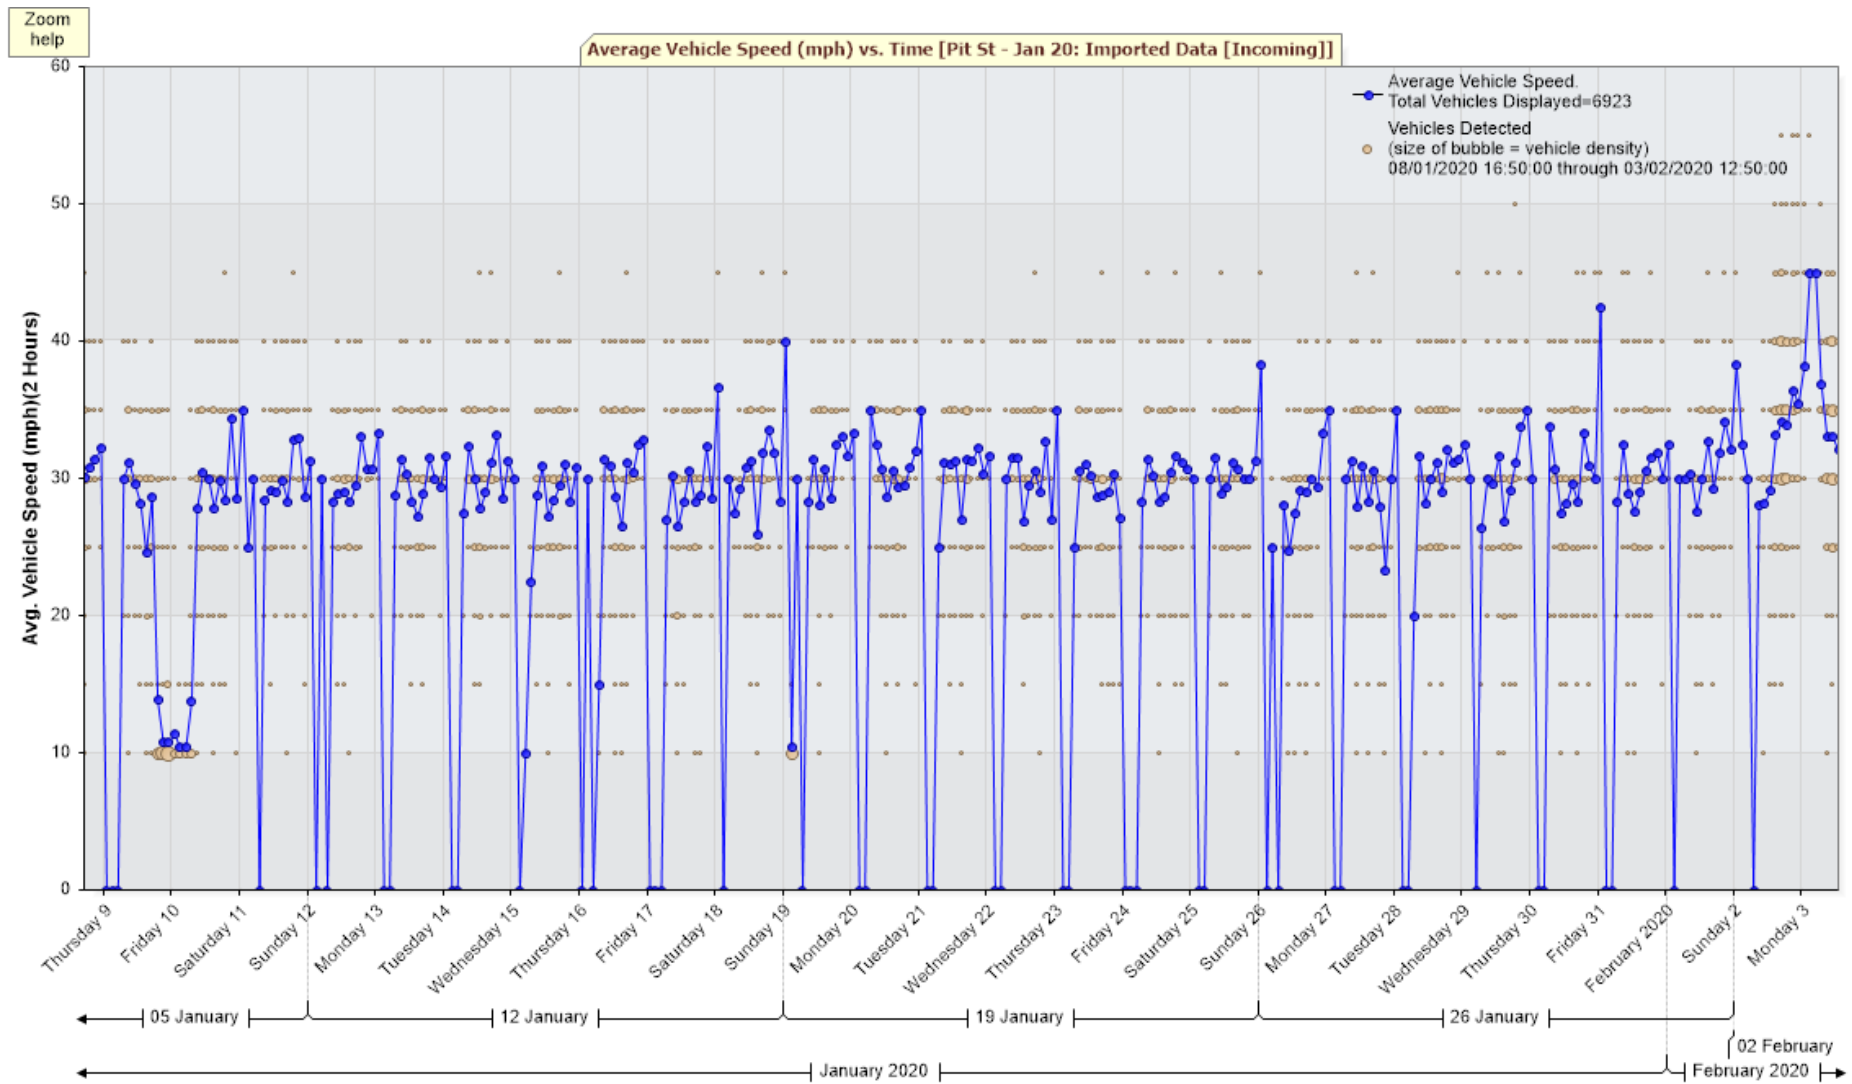

January 2020 – Sam unit located at Pit Street end of Lower Southrepps, Incoming Traffic

January 2020 – Sam unit located at Pit Street end of Lower Southrepps, Incoming Traffic

January 2020 – Sam unit located at Pit Street end of Lower Southrepps, Incoming Traffic