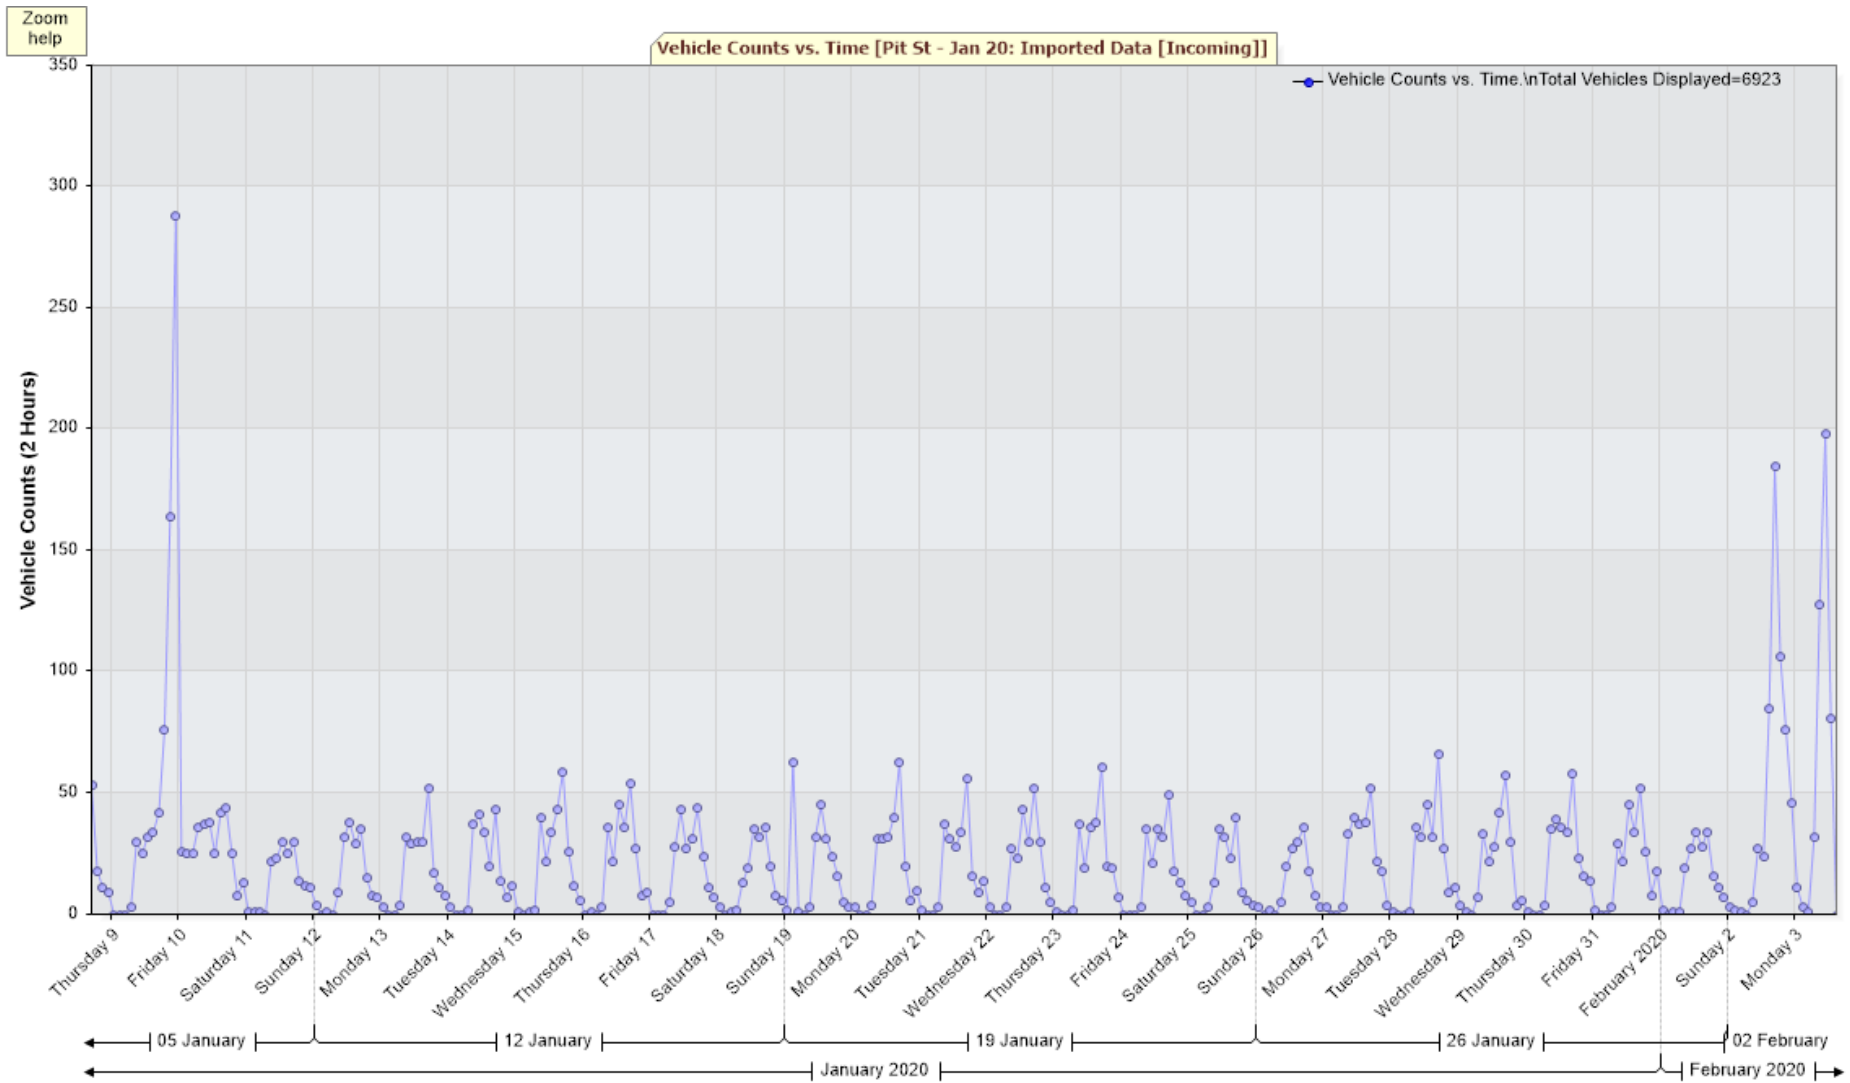

January 2020 – Sam unit located at Pit Street end of Lower Southrepps, Incoming Traffic

January 2020 – Sam unit located at Pit Street end of Lower Southrepps, Incoming Traffic

January 2020 – Sam unit located at Pit Street end of Lower Southrepps, Incoming Traffic