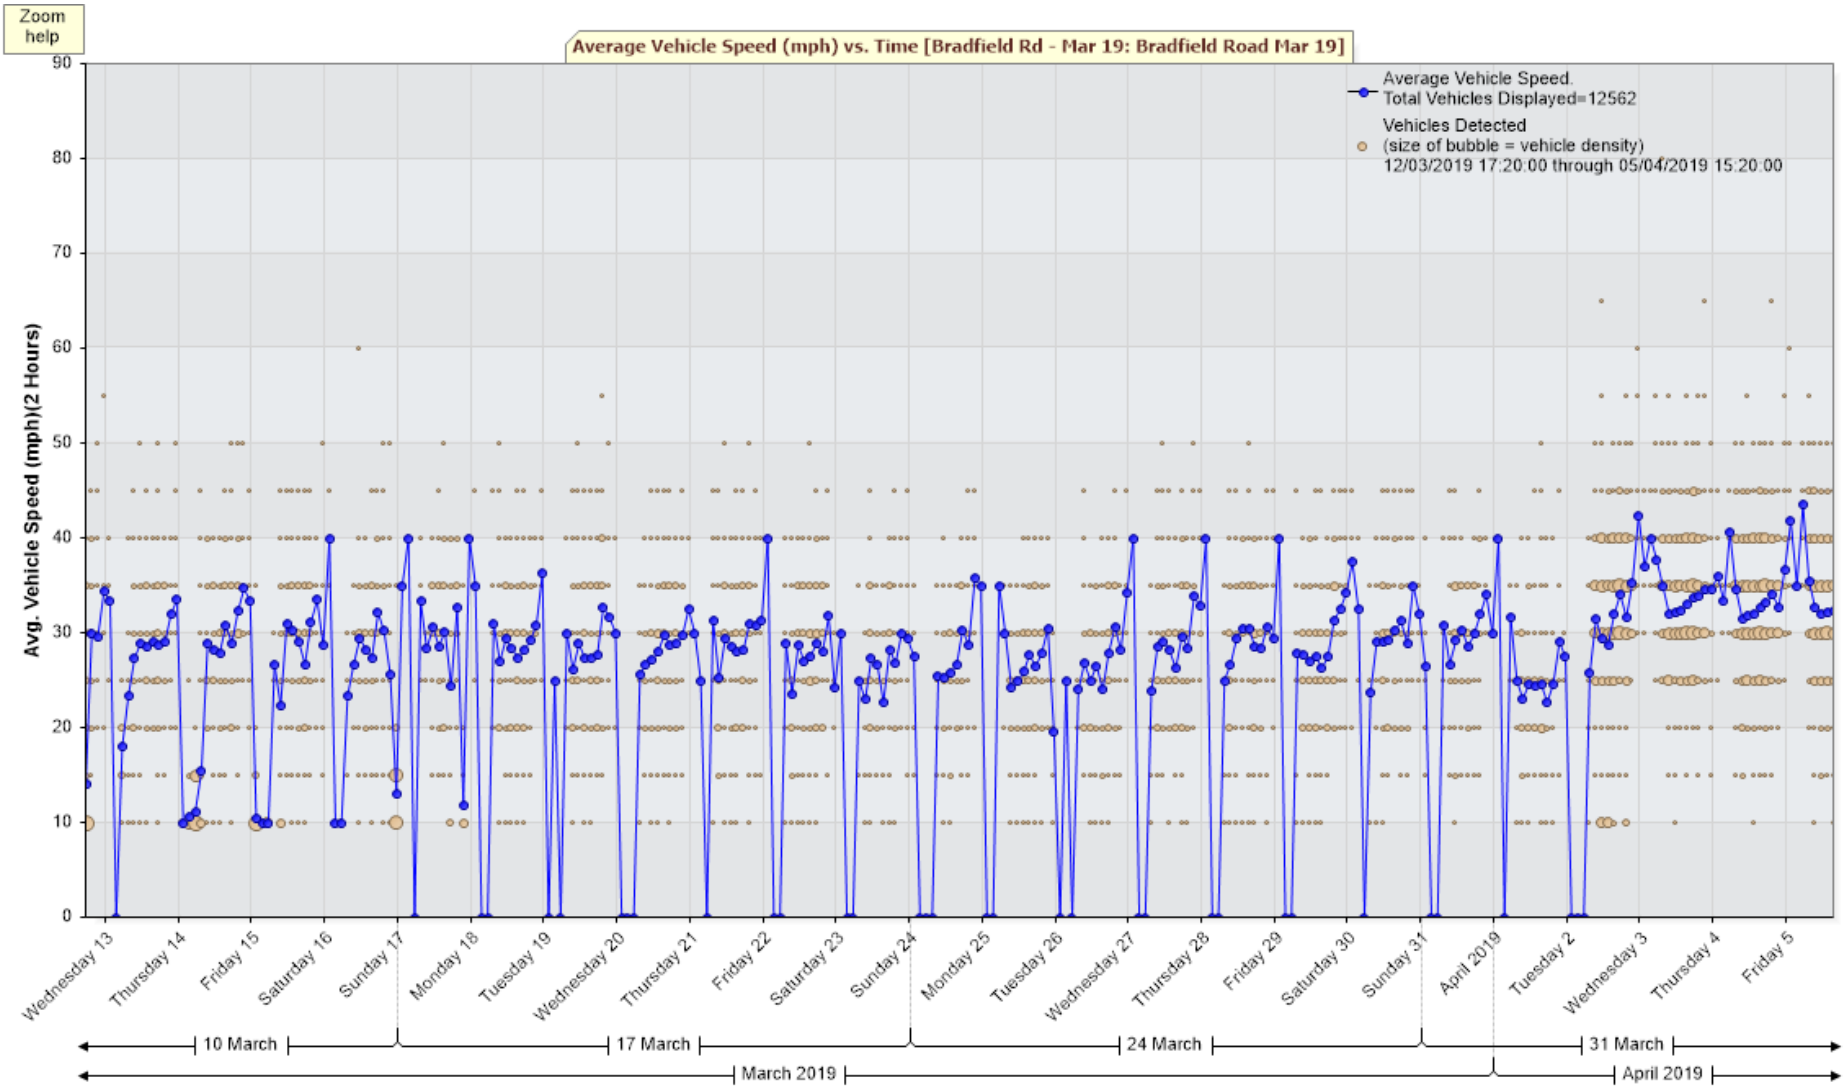

March 2019 – Sam unit located at Bradfield Road end of Lower Southrepps (NB. Moved to Gables Ave on 2nd April)

March 2019 – Sam unit located at Bradfield Road end of Lower Southrepps (NB. Moved to Gables Ave on 2nd April)

March 2019 – Sam unit located at Bradfield Road end of Lower Southrepps (NB. Moved to Gables Ave on 2nd April)