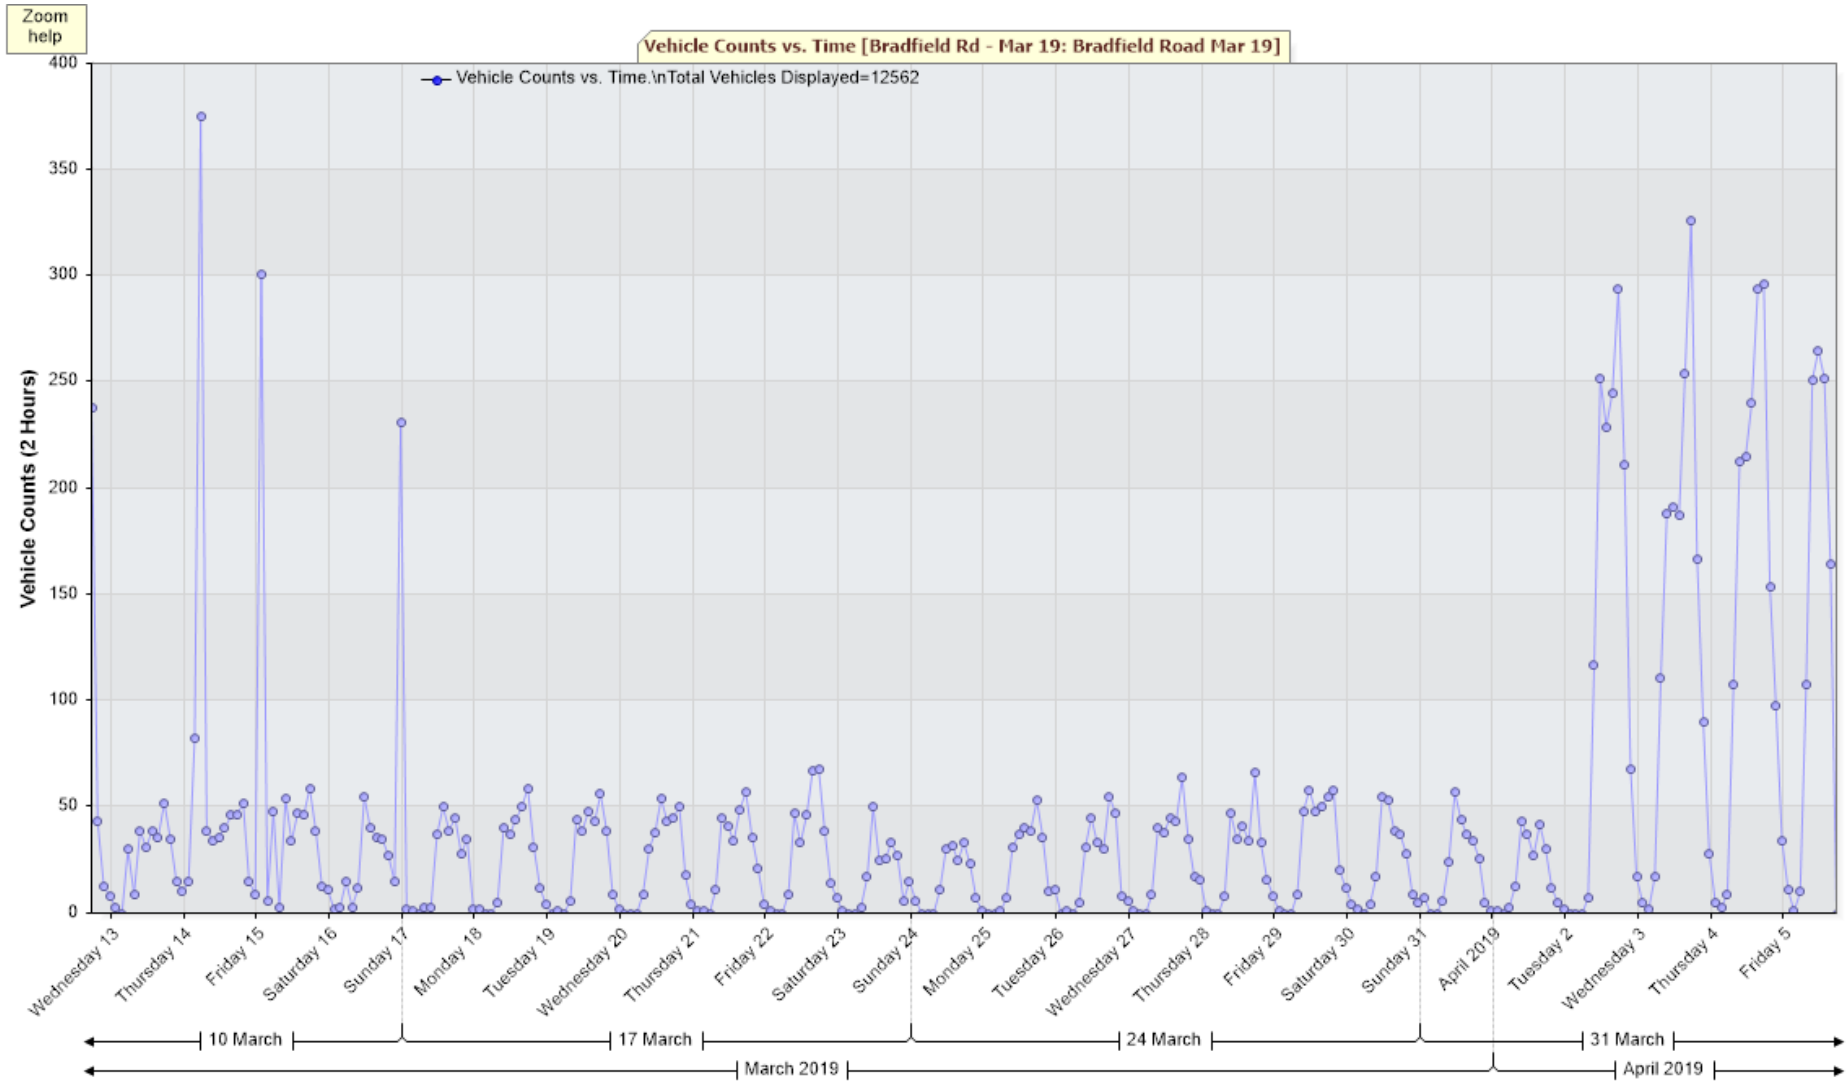

March 2019 – Sam unit located at Bradfield Road end of Lower Southrepps (NB. Moved to Gables Ave on 2nd April)

March 2019 – Sam unit located at Bradfield Road end of Lower Southrepps (NB. Moved to Gables Ave on 2nd April)

March 2019 – Sam unit located at Bradfield Road end of Lower Southrepps (NB. Moved to Gables Ave on 2nd April)